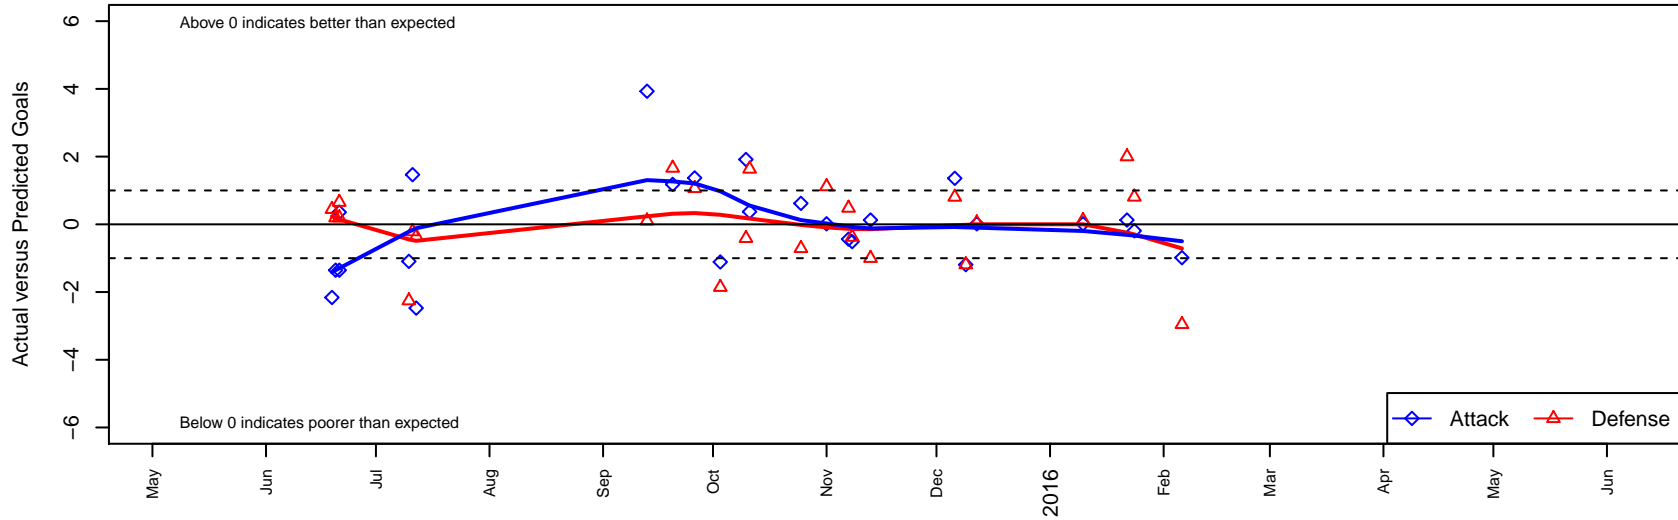

FWFC Blue B97

Federal Way FC
 Federal Way, WA
 B97 total strength=1726
 attack=26.72 defense=22.9
 fall league = RCL B96 Div 1

alt names used:
 FWFC BLUE 97B
 FWFC B97 Blue (A)

Venues played:
 2015 Rainier Challenge Copa U18
 2015 Nike Crossfire Challenge Gold Group U18
 2015 RCL B96 Div 1
 2015 WYS Championship B97

FWFC Blue B97
 Dots are actual minus expected GF (blue circles) and GA (red triangles).
 Blue line is smoothed change in attack strength. Red is smoothed change in defense strength.

**attack and defense variance (black dot)
relative to other teams
and top 10 in region**