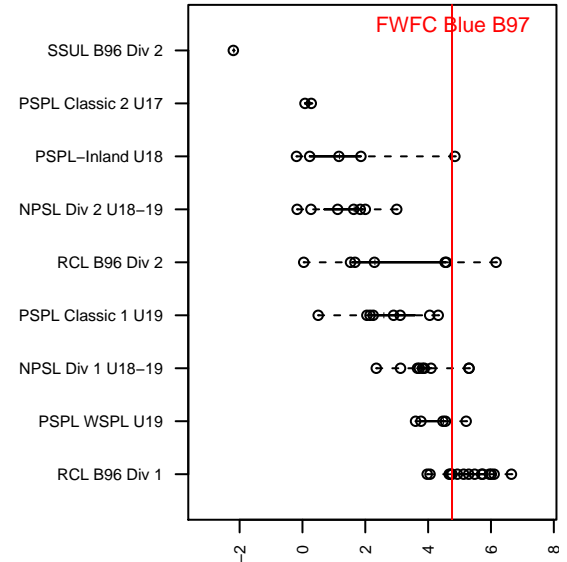

**attack and defense rating
relative to others at age
and all opponents in last 13 months**