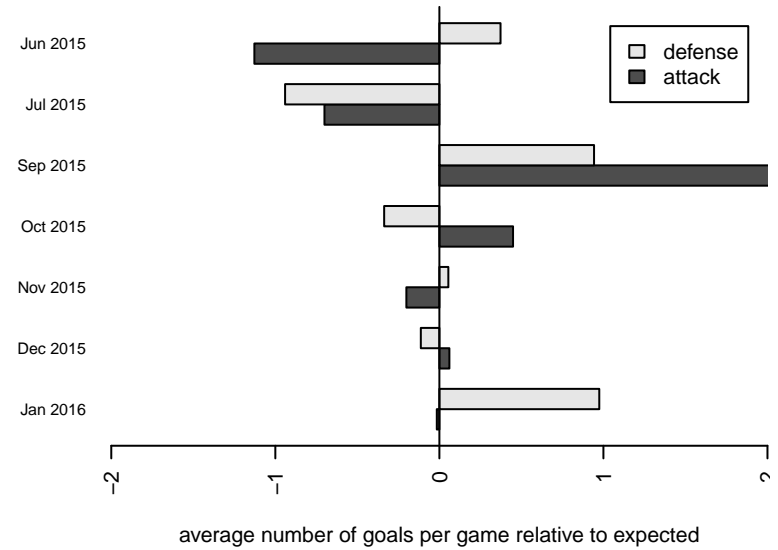

Performance relative to 13 month average